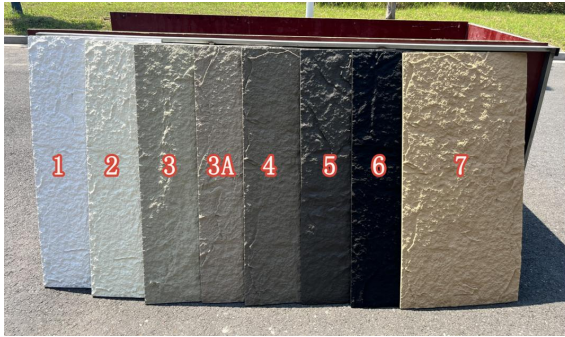

Products

---- PU stone

Size:(L)1200*(W)600mm

2cm