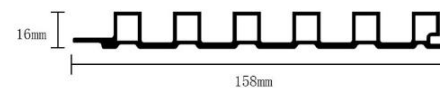

Products

---- WPC wall panels

160*24mm

160*22mm

144*16mm

150*17mm

150*23mm

160*24mm

170*25mm

150*16mm