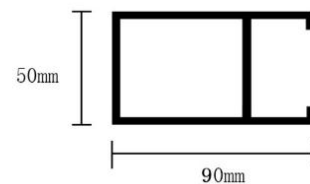

Products -----Ceilings

50*100mm

50*150mm