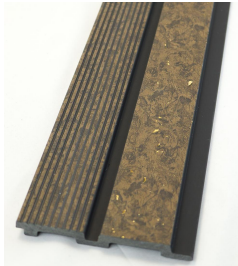

Products

---- PS wall panels